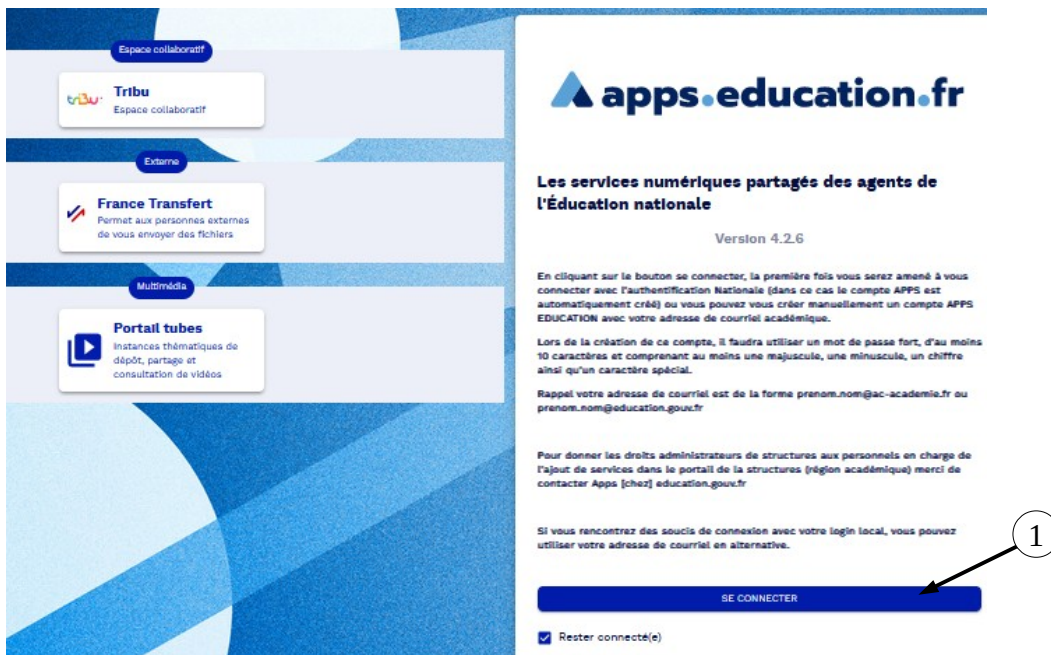

1	 <h2 style="margin: 0;">Accès au compte enseignant</h2>
---	---

Le rectorat de Dijon propose une série d'applications pédagogiques/utilitaires aux enseignants de l'académie.

Site : <https://portail.apps.education.fr/>

1. Créer son compte personnel

Se connecter

Authentification

2. Connexions suivantes sur le site apps.education

The screenshot shows the login page of apps.education.fr. On the left, there are three menu items: 'Espace collaboratif' (with Tribu logo), 'Externe' (with France Transfert logo), and 'Multimédia' (with Portail tubes logo). The main content area features the 'apps.education.fr' logo and the title 'Les services numériques partagés des agents de l'Éducation nationale' (Version 4.2.6). Below this, there is a 'Se connecter' section with the 'S'identifier avec Authentification Education Nationale' logo. The login form includes a 'SE CONNECTER' button (annotated with a circled '1'), a 'Restez connecté(e)' checkbox, and two input fields: 'Nom d'utilisateur ou courriel' (containing 'pnom', annotated with a circled '2') and 'Mot de passe' (containing masked characters, annotated with a circled '2'). There are also checkboxes for 'Se souvenir de moi' and a link for 'Mot de passe oublié?'. A 'Connexion' button (annotated with a circled '3') is located at the bottom right.